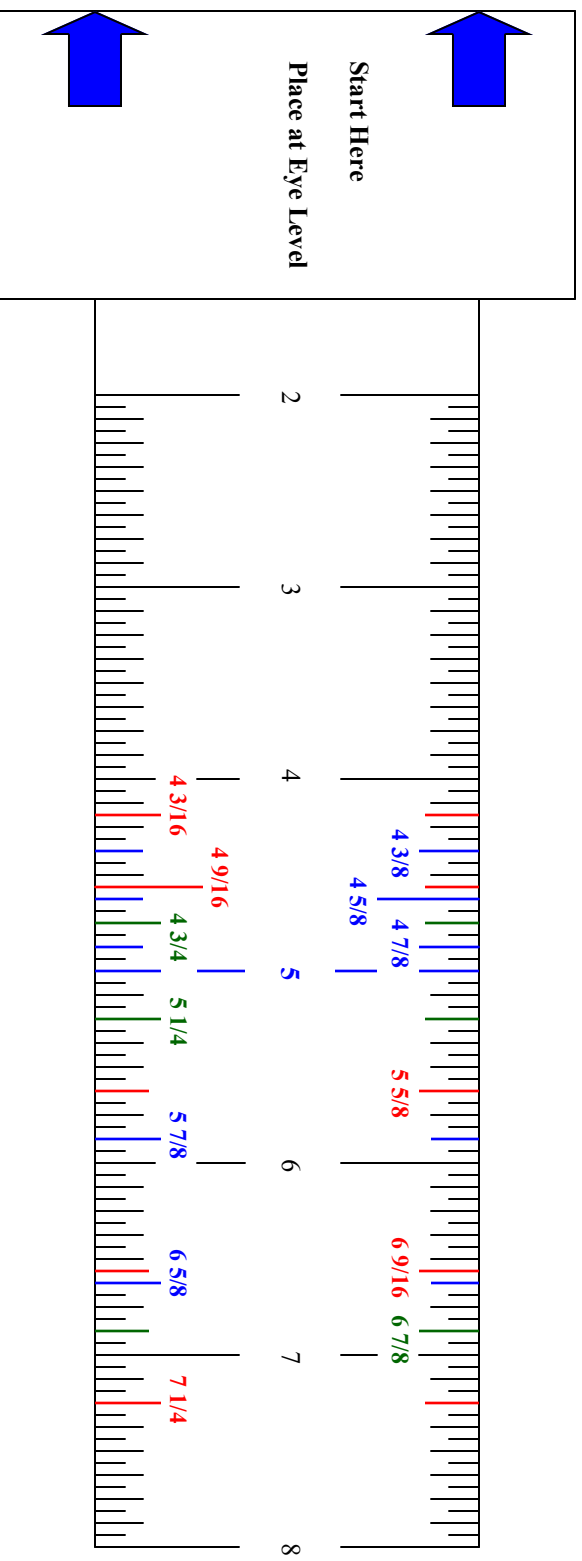

KIKGARD, Inc.

Disposable Ruler

Measure Existing Jamb

Starting at eye level, start the arrow on the left side of your jamb. Stretch to reach right side of jamb. The colored area that lines up closest to your jamb size will be the size Shield you need.